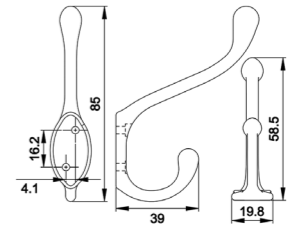

NO.	11264
Material	Zinc

NO.	DMZ-11849
Material	Aluminium

NO.	DMZ-31705
Material	Zinc

NO.	DMZ-31290
Material	Zinc

Board Size:

- 35*9*1.5cm for 3 hooks
- 45*9*1.5cm for 4 hooks
- 55*9*1.5cm for 5 hooks
- 65*9*1.5cm for 6 hooks

NO.	DMZ-31400
Material	Zinc

NO.	DMZ-31333
Material	Zinc

NO.	DMZ-31314
Material	Zinc

Board Size:

- 35*9*1.5cm for 3 hooks
- 45*9*1.5cm for 4 hooks
- 55*9*1.5cm for 5 hooks
- 65*9*1.5cm for 6 hooks

Different sizes and colors available

NO.	DMZ-31445
Material	Zinc

Board Size:
 35*9*1.5cm for 3 hooks
 45*9*1.5cm for 4 hooks
 55*9*1.5cm for 5 hooks
 65*9*1.5cm for 6 hooks

Different sizes and colors available

NO.	DMZ-31303
Material	Zinc

NO.	DMZ-31346
Material	Zinc

NO.	DMZ-31692
Material	Zinc

NO.	DMZ-31168
Material	Zinc

NO.	DMZ-31341
Material	Zinc

Board Size:
 35*9*1.5cm for 3 hooks
 45*9*1.5cm for 4 hooks
 55*9*1.5cm for 5 hooks
 65*9*1.5cm for 6 hooks

Different sizes and colors available