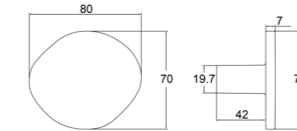

NO.	DMZ-11848
Material	Aluminium