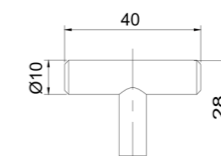

In-house production

ISO9001/ISO14001/BSCI/
ICS/SEDEX/GSV/SCAN/
IWAY/FSC/LCMP
(ITS/SGS/BV/UL/TUV)

Board Size:
 35*9*1.5cm for 3 hooks
 45*9*1.5cm for 4 hooks
 55*9*1.5cm for 5 hooks
 65*9*1.5cm for 6 hooks

Different sizes and colors available

Board Size:
 35*9*1.5cm for 3 hooks
 45*9*1.5cm for 4 hooks
 55*9*1.5cm for 5 hooks
 65*9*1.5cm for 6 hooks

Different sizes and colors available

NO.	*DMZ-11655
Material	Zinc

NO.	DMZ-11506
Material	Zinc

Board Size:
 35*9*1.5cm for 3 hooks
 45*9*1.5cm for 4 hooks
 55*9*1.5cm for 5 hooks
 65*9*1.5cm for 6 hooks

Different sizes and colors available

Board Size:
 35*9*1.5cm for 3 hooks
 45*9*1.5cm for 4 hooks
 55*9*1.5cm for 5 hooks
 65*9*1.5cm for 6 hooks