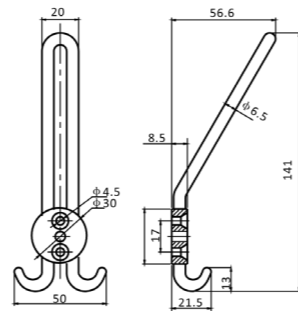

NO.	DMZ-30021
Material	Zinc