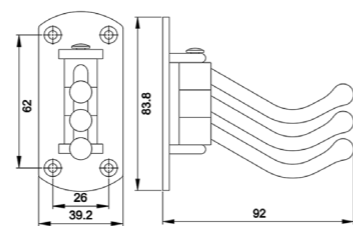

NO.	DMZ-31400
Material	Zinc

NO.	DMZ-31333
Material	Zinc

NO.	DMZ-31314
Material	Zinc

Board Size:

- 35*9*1.5cm for 3 hooks
- 45*9*1.5cm for 4 hooks
- 55*9*1.5cm for 5 hooks
- 65*9*1.5cm for 6 hooks

Different sizes and colors available

NO.	DMZ-31445
Material	Zinc

Board Size:
 35*9*1.5cm for 3 hooks
 45*9*1.5cm for 4 hooks
 55*9*1.5cm for 5 hooks
 65*9*1.5cm for 6 hooks

Different sizes and colors available

NO.	DMZ-31303
Material	Zinc

NO.	DMZ-31346
Material	Zinc