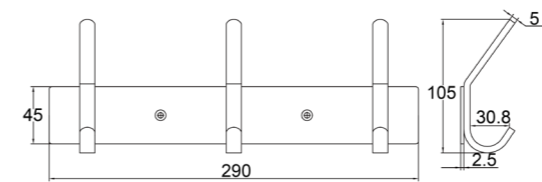

NO.	DMZ-31573-1
Material	Zinc

NO.	DMZ-31573-2
Material	Zinc

NO.	DMZ-31568-3
Material	Steel

NO.	DMZ-31568-4
Material	Steel