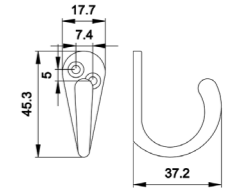

NO.	DMZ-31304
Material	Zinc