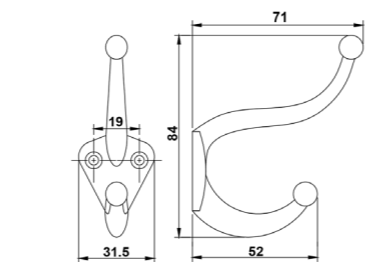

In-house production

ISO9001/ISO14001/BSCI/
ICS/SEDEX/GSV/SCAN/
IWAY/FSC/LCMP
(ITS/SGS/BV/UL/TUV)

Board Size:
 35*9*1.5cm for 3 hooks
 45*9*1.5cm for 4 hooks
 55*9*1.5cm for 5 hooks
 65*9*1.5cm for 6 hooks

NO.	DMZ-31400
Material	Zinc

NO.	DMZ-31333
Material	Zinc

NO.	DMZ-31314
Material	Zinc

Board Size:

- 35*9*1.5cm for 3 hooks
- 45*9*1.5cm for 4 hooks
- 55*9*1.5cm for 5 hooks
- 65*9*1.5cm for 6 hooks

Different sizes and colors available

NO.	DMZ-31445
Material	Zinc

Board Size:
 35*9*1.5cm for 3 hooks
 45*9*1.5cm for 4 hooks
 55*9*1.5cm for 5 hooks
 65*9*1.5cm for 6 hooks

Different sizes and colors available

NO.	DMZ-31303
Material	Zinc

NO.	DMZ-31346
Material	Zinc

NO.	DMZ-31692
Material	Zinc

NO.	DMZ-31168
Material	Zinc

NO.	DMZ-31341
Material	Zinc

Board Size:
 35*9*1.5cm for 3 hooks
 45*9*1.5cm for 4 hooks
 55*9*1.5cm for 5 hooks
 65*9*1.5cm for 6 hooks

Different sizes and colors available