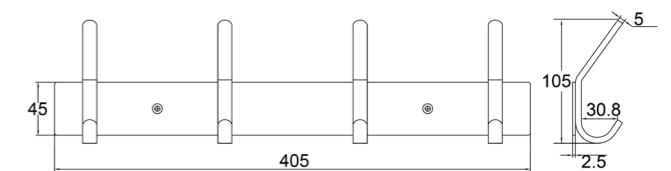

NO.	DMZ-31573-1
Material	Zinc

NO.	DMZ-31573-2
Material	Zinc

NO.	DMZ-31568-3
Material	Steel

NO.	DMZ-31568-4
Material	Steel