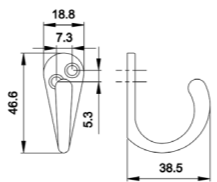

NO.	DMZ-31291
Material	Zinc