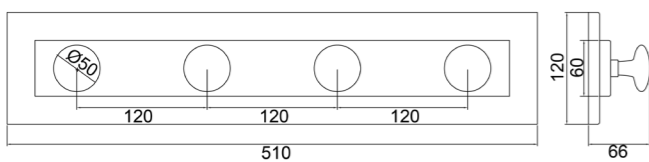

NO.	DMH-60319
Material	Steel

NO.	DMH-63088
Material	Steel