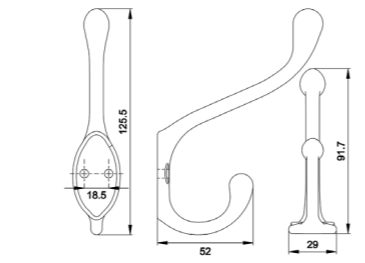

NO.	DMZ-31289
Material	Zinc