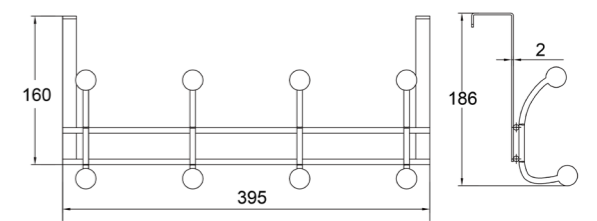

NO.	DMH-60317
Material	Steel

NO.	DMH-60318
Material	Steel

NO.	DMH-60316-6
Material	Steel

NO.	DMH-60316-8
Material	Steel