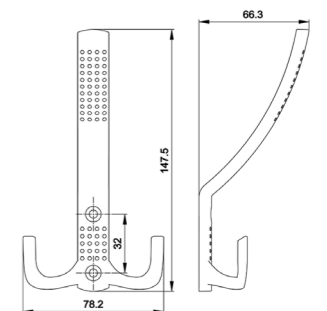

NO.	DMZ-31366
Material	Zinc