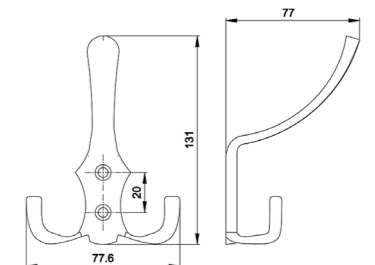

NO.	DMZ-31364
Material	Zinc