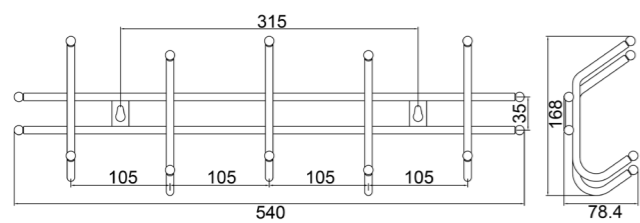

NO.	DMH-60314
Material	Steel

NO.	DMH-60315
Material	Steel