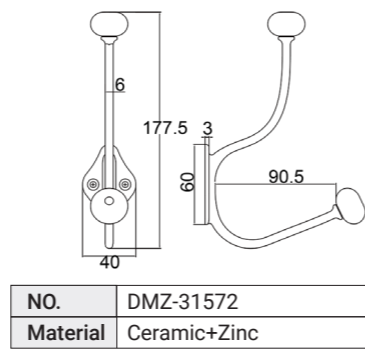

NO.	DMZ-31400
Material	Zinc

NO.	DMZ-31333
Material	Zinc

NO.	DMZ-31314
Material	Zinc

Board Size:

- 35*9*1.5cm for 3 hooks
- 45*9*1.5cm for 4 hooks
- 55*9*1.5cm for 5 hooks
- 65*9*1.5cm for 6 hooks

Different sizes and colors available

NO.	DMZ-31445
Material	Zinc

Board Size:
 35*9*1.5cm for 3 hooks
 45*9*1.5cm for 4 hooks
 55*9*1.5cm for 5 hooks
 65*9*1.5cm for 6 hooks

Different sizes and colors available

NO.	DMZ-31303
Material	Zinc

NO.	DMZ-31346
Material	Zinc

NO.	DMZ-31567
Material	Zinc

NO.	DMZ-31302
Material	Zinc

NO.	DMZ-30065
Material	Zinc

NO.	DMZ-30014
Material	Zinc

NO.	DMZ-30099
Material	Zinc

NO.	DMZ-30088
Material	Zinc

NO.	DMZ-31289
Material	Zinc

NO.	DMZ-30097
Material	Zinc

NO.	DMZ-31692
Material	Zinc

NO.	DMZ-31168
Material	Zinc

NO.	DMZ-31341
Material	Zinc

Board Size:
 35*9*1.5cm for 3 hooks
 45*9*1.5cm for 4 hooks
 55*9*1.5cm for 5 hooks
 65*9*1.5cm for 6 hooks

Different sizes and colors available