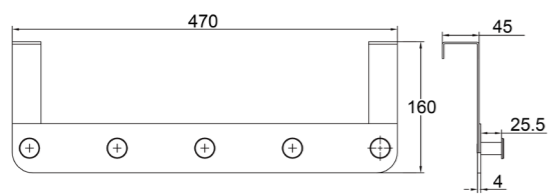

NO.	DMH-60317
Material	Steel

NO.	DMH-60318
Material	Steel

NO.	DMH-60316-6
Material	Steel

NO.	DMH-60316-8
Material	Steel