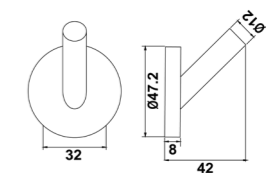

NO.	DMZ-30071
Material	Zinc