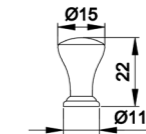

NO.	DMZ-11466
Material	Zinc