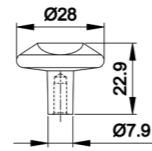

NO.	DMZ-11635
Material	Zinc