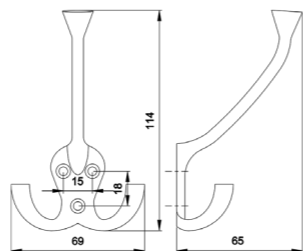

NO.	DMZ-31262
Material	Zinc