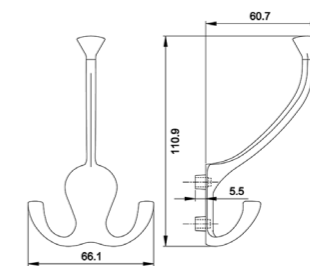

NO.	11264
Material	Zinc

NO.	DMZ-11849
Material	Aluminium

NO.	DMZ-31705
Material	Zinc

NO.	DMZ-31290
Material	Zinc

Board Size:

- 35*9*1.5cm for 3 hooks
- 45*9*1.5cm for 4 hooks
- 55*9*1.5cm for 5 hooks
- 65*9*1.5cm for 6 hooks

NO.	DMZ-31400
Material	Zinc

NO.	DMZ-31333
Material	Zinc

NO.	DMZ-31314
Material	Zinc

Board Size:

- 35*9*1.5cm for 3 hooks
- 45*9*1.5cm for 4 hooks
- 55*9*1.5cm for 5 hooks
- 65*9*1.5cm for 6 hooks

Different sizes and colors available

NO.	DMZ-31445
Material	Zinc

Board Size:
 35*9*1.5cm for 3 hooks
 45*9*1.5cm for 4 hooks
 55*9*1.5cm for 5 hooks
 65*9*1.5cm for 6 hooks

Different sizes and colors available

NO.	DMZ-31303
Material	Zinc

NO.	DMZ-31346
Material	Zinc

NO.	DMZ-31692
Material	Zinc

NO.	DMZ-31168
Material	Zinc

NO.	DMZ-31341
Material	Zinc

Board Size:
 35*9*1.5cm for 3 hooks
 45*9*1.5cm for 4 hooks
 55*9*1.5cm for 5 hooks
 65*9*1.5cm for 6 hooks

Different sizes and colors available