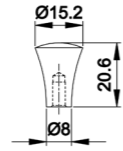

NO.	DMZ-11634
Material	Zinc