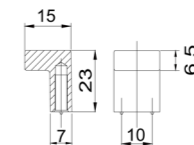

NO.	DMZ-11347
Material	Zinc