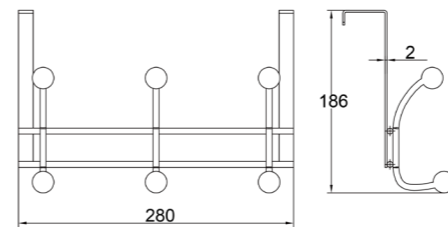

NO.	DMH-60317
Material	Steel

NO.	DMH-60318
Material	Steel

NO.	DMH-60316-6
Material	Steel

NO.	DMH-60316-8
Material	Steel