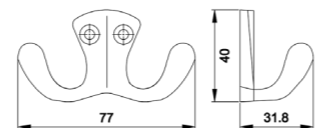

NO.	DMZ-31378
Material	Zinc