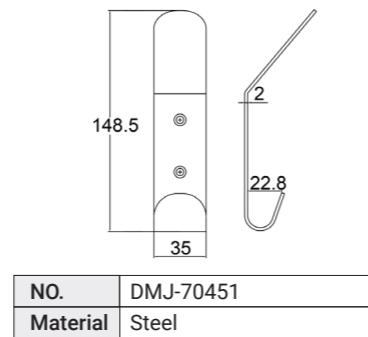

NO.	11264
Material	Zinc

NO.	DMZ-11849
Material	Aluminium

NO.	DMZ-31705
Material	Zinc

NO.	DMZ-31290
Material	Zinc

Board Size:

- 35*9*1.5cm for 3 hooks
- 45*9*1.5cm for 4 hooks
- 55*9*1.5cm for 5 hooks
- 65*9*1.5cm for 6 hooks

NO.	DMZ-30020
Material	Zinc

NO.	DMZ-30062
Material	Zinc

NO.	DMZ-31265
Material	Zinc

NO.	DMZ-31368
Material	Zinc

NO.	DMZ-31286
Material	Zinc

NO.	DMZ-31378
Material	Zinc

NO.	DMZ-31365
Material	Zinc

NO.	DMZ-31318
Material	Zinc

NO.	DMZ-31400
Material	Zinc

NO.	DMZ-31333
Material	Zinc

NO.	DMZ-31314
Material	Zinc

Board Size:

- 35*9*1.5cm for 3 hooks
- 45*9*1.5cm for 4 hooks
- 55*9*1.5cm for 5 hooks
- 65*9*1.5cm for 6 hooks

Different sizes and colors available

NO.	DMZ-31445
Material	Zinc

Board Size:
 35*9*1.5cm for 3 hooks
 45*9*1.5cm for 4 hooks
 55*9*1.5cm for 5 hooks
 65*9*1.5cm for 6 hooks

Different sizes and colors available

NO.	DMZ-31303
Material	Zinc

NO.	DMZ-31346
Material	Zinc