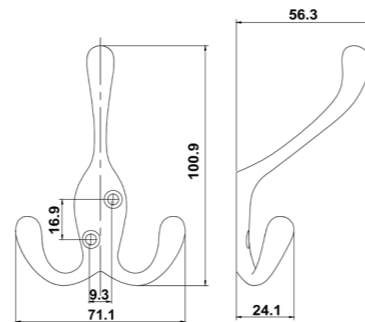

NO.	DMZ-31251
Material	Zinc