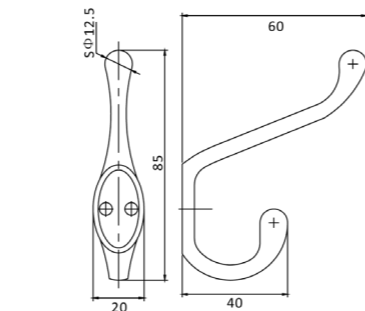

NO.	DMZ-30099
Material	Zinc