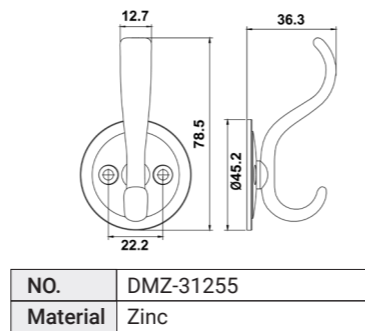

NO.	DMZ-31400
Material	Zinc

NO.	DMZ-31333
Material	Zinc

NO.	DMZ-31314
Material	Zinc

Board Size:

- 35*9*1.5cm for 3 hooks
- 45*9*1.5cm for 4 hooks
- 55*9*1.5cm for 5 hooks
- 65*9*1.5cm for 6 hooks

Different sizes and colors available

NO.	DMZ-31445
Material	Zinc

Board Size:
 35*9*1.5cm for 3 hooks
 45*9*1.5cm for 4 hooks
 55*9*1.5cm for 5 hooks
 65*9*1.5cm for 6 hooks

Different sizes and colors available

NO.	DMZ-31303
Material	Zinc

NO.	DMZ-31346
Material	Zinc

NO.	DMZ-31567
Material	Zinc

NO.	DMZ-31302
Material	Zinc

NO.	DMZ-30065
Material	Zinc

NO.	DMZ-30014
Material	Zinc

NO.	DMZ-30099
Material	Zinc

NO.	DMZ-30088
Material	Zinc

NO.	DMZ-31289
Material	Zinc

NO.	DMZ-30097
Material	Zinc

NO.	DMZ-31692
Material	Zinc

NO.	DMZ-31168
Material	Zinc

NO.	DMZ-31341
Material	Zinc

Board Size:
 35*9*1.5cm for 3 hooks
 45*9*1.5cm for 4 hooks
 55*9*1.5cm for 5 hooks
 65*9*1.5cm for 6 hooks

Different sizes and colors available