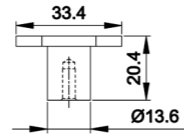

NO.	DMZ-11671
Material	Zinc