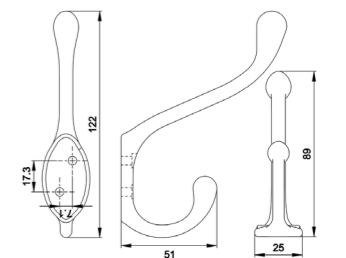

NO.	DMZ-31302
Material	Zinc