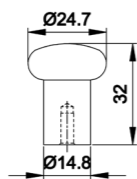

In-house production

ISO9001/ISO14001/BSCI/
ICS/SEDEX/GSV/SCAN/
IWAY/FSC/LCMP
(ITS/SGS/BV/UL/TUV)

Board Size:
 35*9*1.5cm for 3 hooks
 45*9*1.5cm for 4 hooks
 55*9*1.5cm for 5 hooks
 65*9*1.5cm for 6 hooks

Different sizes and colors available

Board Size:
 35*9*1.5cm for 3 hooks
 45*9*1.5cm for 4 hooks
 55*9*1.5cm for 5 hooks
 65*9*1.5cm for 6 hooks

Different sizes and colors available

NO.	*DMZ-11655
Material	Zinc

NO.	DMZ-11506
Material	Zinc

Board Size:
 35*9*1.5cm for 3 hooks
 45*9*1.5cm for 4 hooks
 55*9*1.5cm for 5 hooks
 65*9*1.5cm for 6 hooks

Different sizes and colors available

Board Size:
 35*9*1.5cm for 3 hooks
 45*9*1.5cm for 4 hooks
 55*9*1.5cm for 5 hooks
 65*9*1.5cm for 6 hooks