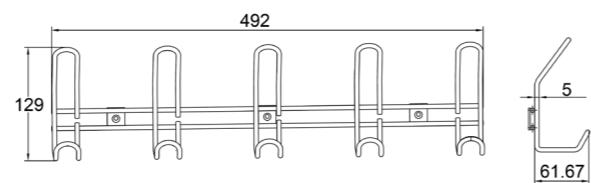

NO.	DMH-60314
Material	Steel

NO.	DMH-60315
Material	Steel