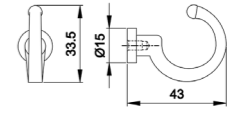

NO.	DMZ-31370
Material	Zinc