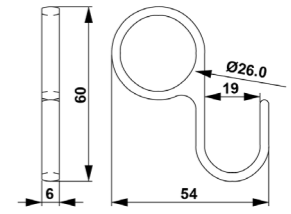

NO.	DMZ-31598
Material	Zinc