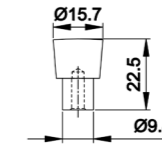

NO.	*DMZ-11666
Material	Zinc