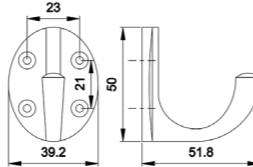

NO.	DMZ-31281
Material	Zinc