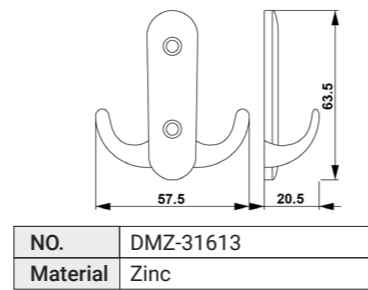

NO.	11264
Material	Zinc

NO.	DMZ-11849
Material	Aluminium

NO.	DMZ-31705
Material	Zinc

NO.	DMZ-31290
Material	Zinc

Board Size:

- 35*9*1.5cm for 3 hooks
- 45*9*1.5cm for 4 hooks
- 55*9*1.5cm for 5 hooks
- 65*9*1.5cm for 6 hooks

NO.	DMZ-30020
Material	Zinc

NO.	DMZ-30062
Material	Zinc

NO.	DMZ-31265
Material	Zinc

NO.	DMZ-31368
Material	Zinc

NO.	DMZ-31286
Material	Zinc

NO.	DMZ-31378
Material	Zinc

NO.	DMZ-31365
Material	Zinc

NO.	DMZ-31318
Material	Zinc

NO.	DMZ-31400
Material	Zinc

NO.	DMZ-31333
Material	Zinc

NO.	DMZ-31314
Material	Zinc

Board Size:

- 35*9*1.5cm for 3 hooks
- 45*9*1.5cm for 4 hooks
- 55*9*1.5cm for 5 hooks
- 65*9*1.5cm for 6 hooks

Different sizes and colors available

NO.	DMZ-31445
Material	Zinc

Board Size:
 35*9*1.5cm for 3 hooks
 45*9*1.5cm for 4 hooks
 55*9*1.5cm for 5 hooks
 65*9*1.5cm for 6 hooks

Different sizes and colors available

NO.	DMZ-31303
Material	Zinc

NO.	DMZ-31346
Material	Zinc