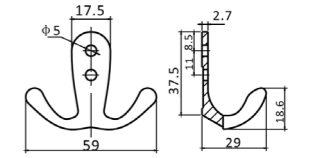

NO.	DMZ-31265
Material	Zinc