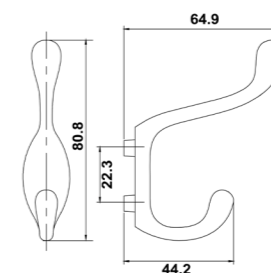

Different sizes and colors available

Board Size:
 35*9*1.5cm for 3 hooks
 45*9*1.5cm for 4 hooks
 55*9*1.5cm for 5 hooks
 65*9*1.5cm for 6 hooks

Different sizes and colors available

NO.	*DMZ-11655
Material	Zinc

NO.	11264
Material	Zinc

NO.	DMZ-11849
Material	Aluminium

NO.	DMZ-31705
Material	Zinc

NO.	DMZ-31290
Material	Zinc

Board Size:

- 35*9*1.5cm for 3 hooks
- 45*9*1.5cm for 4 hooks
- 55*9*1.5cm for 5 hooks
- 65*9*1.5cm for 6 hooks

NO.	DMZ-31400
Material	Zinc

NO.	DMZ-31333
Material	Zinc

NO.	DMZ-31314
Material	Zinc

Board Size:

- 35*9*1.5cm for 3 hooks
- 45*9*1.5cm for 4 hooks
- 55*9*1.5cm for 5 hooks
- 65*9*1.5cm for 6 hooks

Different sizes and colors available

NO.	DMZ-31445
Material	Zinc

Board Size:
 35*9*1.5cm for 3 hooks
 45*9*1.5cm for 4 hooks
 55*9*1.5cm for 5 hooks
 65*9*1.5cm for 6 hooks

Different sizes and colors available

NO.	DMZ-31303
Material	Zinc

NO.	DMZ-31346
Material	Zinc