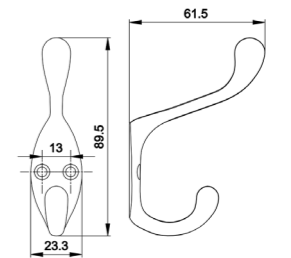

In-house production

ISO9001/ISO14001/BSCI/
ICS/SEDEX/GSV/SCAN/
IWAY/FSC/LCMP
(ITS/SGS/BV/UL/TUV)

Board Size:
 35*9*1.5cm for 3 hooks
 45*9*1.5cm for 4 hooks
 55*9*1.5cm for 5 hooks
 65*9*1.5cm for 6 hooks

NO.	DMZ-31400
Material	Zinc

NO.	DMZ-31333
Material	Zinc

NO.	DMZ-31314
Material	Zinc

Board Size:

- 35*9*1.5cm for 3 hooks
- 45*9*1.5cm for 4 hooks
- 55*9*1.5cm for 5 hooks
- 65*9*1.5cm for 6 hooks

Different sizes and colors available

NO.	DMZ-31445
Material	Zinc

Board Size:
 35*9*1.5cm for 3 hooks
 45*9*1.5cm for 4 hooks
 55*9*1.5cm for 5 hooks
 65*9*1.5cm for 6 hooks

Different sizes and colors available

NO.	DMZ-31303
Material	Zinc

NO.	DMZ-31346
Material	Zinc

NO.	DMZ-31692
Material	Zinc

NO.	DMZ-31168
Material	Zinc

NO.	DMZ-31341
Material	Zinc

Board Size:
 35*9*1.5cm for 3 hooks
 45*9*1.5cm for 4 hooks
 55*9*1.5cm for 5 hooks
 65*9*1.5cm for 6 hooks

Different sizes and colors available