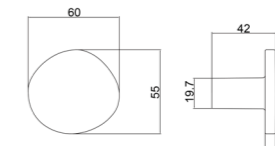

In-house production

ISO9001/ISO14001/BSCI/
ICS/SEDEX/GSV/SCAN/
IWAY/FSC/LCMP
(ITS/SGS/BV/UL/TUV)

Board Size:
 35*9*1.5cm for 3 hooks
 45*9*1.5cm for 4 hooks
 55*9*1.5cm for 5 hooks
 65*9*1.5cm for 6 hooks

Different sizes and colors available

Board Size:
 35*9*1.5cm for 3 hooks
 45*9*1.5cm for 4 hooks
 55*9*1.5cm for 5 hooks
 65*9*1.5cm for 6 hooks

Different sizes and colors available

NO.	*DMZ-11655
Material	Zinc

NO.	DMZ-11506
Material	Zinc

Board Size:
 35*9*1.5cm for 3 hooks
 45*9*1.5cm for 4 hooks
 55*9*1.5cm for 5 hooks
 65*9*1.5cm for 6 hooks

Different sizes and colors available

Board Size:
 35*9*1.5cm for 3 hooks
 45*9*1.5cm for 4 hooks
 55*9*1.5cm for 5 hooks
 65*9*1.5cm for 6 hooks

NO.	11264
Material	Zinc

NO.	DMZ-11849
Material	Aluminium

NO.	DMZ-31705
Material	Zinc

NO.	DMZ-31290
Material	Zinc

Board Size:

- 35*9*1.5cm for 3 hooks
- 45*9*1.5cm for 4 hooks
- 55*9*1.5cm for 5 hooks
- 65*9*1.5cm for 6 hooks