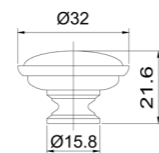

In-house production

ISO9001/ISO14001/BSCI/
ICS/SEDEX/GSV/SCAN/
IWAY/FSC/LCMP
(ITS/SGS/BV/UL/TUV)

Board Size:
 35*9*1.5cm for 3 hooks
 45*9*1.5cm for 4 hooks
 55*9*1.5cm for 5 hooks
 65*9*1.5cm for 6 hooks

Different sizes and colors available

Board Size:
 35*9*1.5cm for 3 hooks
 45*9*1.5cm for 4 hooks
 55*9*1.5cm for 5 hooks
 65*9*1.5cm for 6 hooks

Different sizes and colors available

NO.	*DMZ-11655
Material	Zinc

NO.	DMZ-11506
Material	Zinc

Board Size:
 35*9*1.5cm for 3 hooks
 45*9*1.5cm for 4 hooks
 55*9*1.5cm for 5 hooks
 65*9*1.5cm for 6 hooks

Different sizes and colors available

Board Size:
 35*9*1.5cm for 3 hooks
 45*9*1.5cm for 4 hooks
 55*9*1.5cm for 5 hooks
 65*9*1.5cm for 6 hooks

NO.	11264
Material	Zinc

NO.	DMZ-11849
Material	Aluminium

NO.	DMZ-31705
Material	Zinc

NO.	DMZ-31290
Material	Zinc

Board Size:

- 35*9*1.5cm for 3 hooks
- 45*9*1.5cm for 4 hooks
- 55*9*1.5cm for 5 hooks
- 65*9*1.5cm for 6 hooks