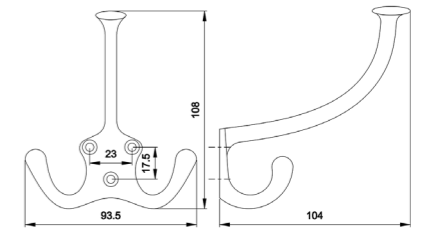

NO.	DMZ-31263
Material	Zinc