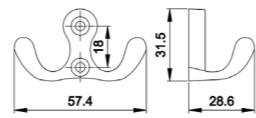

NO.	DMZ-31368
Material	Zinc