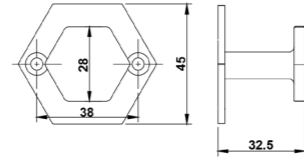

In-house production

ISO9001/ISO14001/BSCI/
ICS/SEDEX/GSV/SCAN/
IWAY/FSC/LCMP
(ITS/SGS/BV/UL/TUV)

Board Size:
 35*9*1.5cm for 3 hooks
 45*9*1.5cm for 4 hooks
 55*9*1.5cm for 5 hooks
 65*9*1.5cm for 6 hooks

NO.	11264
Material	Zinc

NO.	DMZ-11849
Material	Aluminium

NO.	DMZ-31705
Material	Zinc

NO.	DMZ-31290
Material	Zinc

Board Size:

- 35*9*1.5cm for 3 hooks
- 45*9*1.5cm for 4 hooks
- 55*9*1.5cm for 5 hooks
- 65*9*1.5cm for 6 hooks