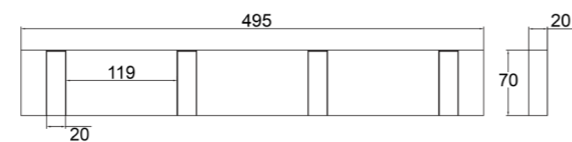

NO.	DMZ-31573-1
Material	Zinc

NO.	DMZ-31573-2
Material	Zinc

NO.	DMZ-31568-3
Material	Steel

NO.	DMZ-31568-4
Material	Steel