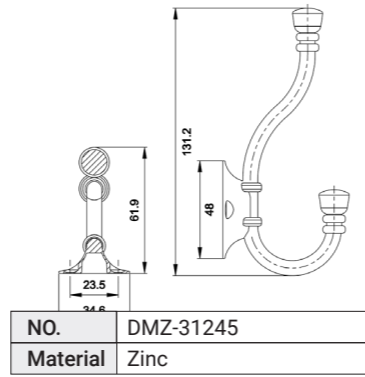

NO.	DMZ-31400
Material	Zinc

NO.	DMZ-31333
Material	Zinc

NO.	DMZ-31314
Material	Zinc

Board Size:

- 35*9*1.5cm for 3 hooks
- 45*9*1.5cm for 4 hooks
- 55*9*1.5cm for 5 hooks
- 65*9*1.5cm for 6 hooks

Different sizes and colors available

NO.	DMZ-31445
Material	Zinc

Board Size:
 35*9*1.5cm for 3 hooks
 45*9*1.5cm for 4 hooks
 55*9*1.5cm for 5 hooks
 65*9*1.5cm for 6 hooks

Different sizes and colors available

NO.	DMZ-31303
Material	Zinc

NO.	DMZ-31346
Material	Zinc

NO.	DMZ-31567
Material	Zinc

NO.	DMZ-31302
Material	Zinc

NO.	DMZ-30065
Material	Zinc

NO.	DMZ-30014
Material	Zinc

NO.	DMZ-30099
Material	Zinc

NO.	DMZ-30088
Material	Zinc

NO.	DMZ-31289
Material	Zinc

NO.	DMZ-30097
Material	Zinc

NO.	DMZ-31692
Material	Zinc

NO.	DMZ-31168
Material	Zinc

NO.	DMZ-31341
Material	Zinc

Board Size:
 35*9*1.5cm for 3 hooks
 45*9*1.5cm for 4 hooks
 55*9*1.5cm for 5 hooks
 65*9*1.5cm for 6 hooks

Different sizes and colors available