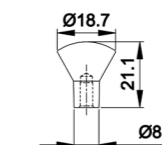

NO.	DMZ-11631
Material	Zinc