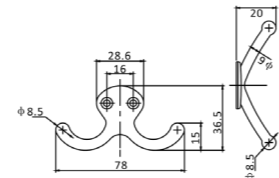

NO.	DMZ-30062
Material	Zinc