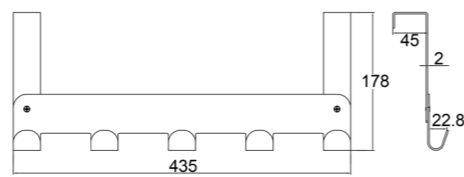

NO.	DMH-60317
Material	Steel

NO.	DMH-60318
Material	Steel

NO.	DMH-60316-6
Material	Steel

NO.	DMH-60316-8
Material	Steel