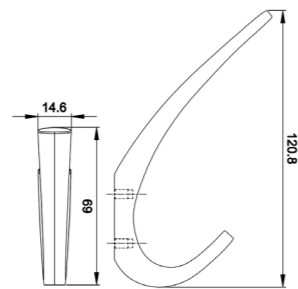

NO.	11264
Material	Zinc

NO.	DMZ-11849
Material	Aluminium

NO.	DMZ-31705
Material	Zinc

NO.	DMZ-31290
Material	Zinc

Board Size:

- 35*9*1.5cm for 3 hooks
- 45*9*1.5cm for 4 hooks
- 55*9*1.5cm for 5 hooks
- 65*9*1.5cm for 6 hooks

NO.	DMZ-31400
Material	Zinc

NO.	DMZ-31333
Material	Zinc

NO.	DMZ-31314
Material	Zinc

Board Size:

- 35*9*1.5cm for 3 hooks
- 45*9*1.5cm for 4 hooks
- 55*9*1.5cm for 5 hooks
- 65*9*1.5cm for 6 hooks

Different sizes and colors available

NO.	DMZ-31445
Material	Zinc

Board Size:
 35*9*1.5cm for 3 hooks
 45*9*1.5cm for 4 hooks
 55*9*1.5cm for 5 hooks
 65*9*1.5cm for 6 hooks

Different sizes and colors available

NO.	DMZ-31303
Material	Zinc

NO.	DMZ-31346
Material	Zinc

NO.	DMZ-31692
Material	Zinc

NO.	DMZ-31168
Material	Zinc

NO.	DMZ-31341
Material	Zinc

Board Size:
 35*9*1.5cm for 3 hooks
 45*9*1.5cm for 4 hooks
 55*9*1.5cm for 5 hooks
 65*9*1.5cm for 6 hooks

Different sizes and colors available