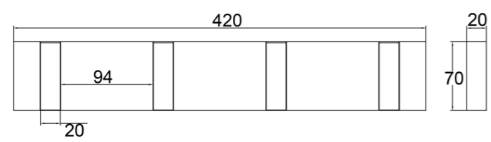

NO.	DMZ-31573-1
Material	Zinc

NO.	DMZ-31573-2
Material	Zinc

NO.	DMZ-31568-3
Material	Steel

NO.	DMZ-31568-4
Material	Steel