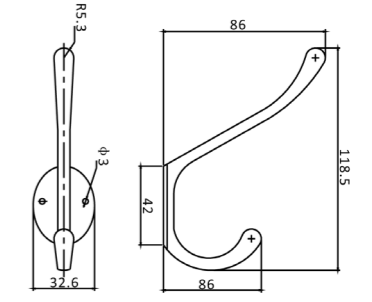

NO.	DMZ-30014
Material	Zinc