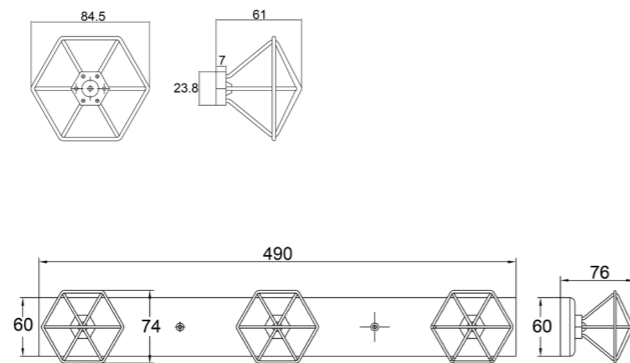

NO.	DMY-40042
Material	Steel

NO.	*DMZ-11666
Material	Zinc

NO.	DMZ-11466
Material	Zinc

NO.	DMZ-11630
Material	Zinc

NO.	DMZ-11631
Material	Zinc