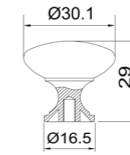

NO.	BGD-001H
Material	Hollow Steel