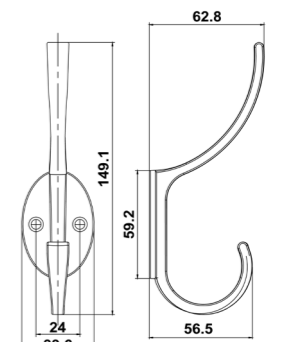

NO.	11264
Material	Zinc

NO.	DMZ-11849
Material	Aluminium

NO.	DMZ-31705
Material	Zinc

NO.	DMZ-31290
Material	Zinc

Board Size:

- 35*9*1.5cm for 3 hooks
- 45*9*1.5cm for 4 hooks
- 55*9*1.5cm for 5 hooks
- 65*9*1.5cm for 6 hooks

NO.	DMZ-31400
Material	Zinc

NO.	DMZ-31333
Material	Zinc

NO.	DMZ-31314
Material	Zinc

Board Size:

- 35*9*1.5cm for 3 hooks
- 45*9*1.5cm for 4 hooks
- 55*9*1.5cm for 5 hooks
- 65*9*1.5cm for 6 hooks

Different sizes and colors available

NO.	DMZ-31445
Material	Zinc

Board Size:
 35*9*1.5cm for 3 hooks
 45*9*1.5cm for 4 hooks
 55*9*1.5cm for 5 hooks
 65*9*1.5cm for 6 hooks

Different sizes and colors available

NO.	DMZ-31303
Material	Zinc

NO.	DMZ-31346
Material	Zinc

NO.	DMZ-31692
Material	Zinc

NO.	DMZ-31168
Material	Zinc

NO.	DMZ-31341
Material	Zinc

Board Size:
 35*9*1.5cm for 3 hooks
 45*9*1.5cm for 4 hooks
 55*9*1.5cm for 5 hooks
 65*9*1.5cm for 6 hooks

Different sizes and colors available