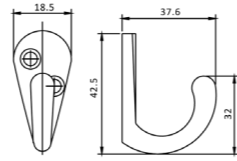

NO.	DMZ-30098
Material	Zinc