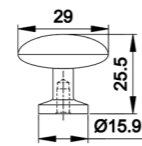

NO.	DMZ-11576
Material	Zinc