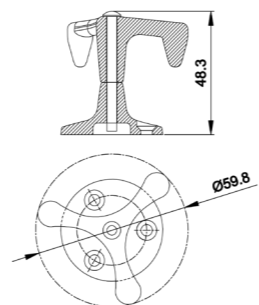

In-house production

ISO9001/ISO14001/BSCI/
ICS/SEDEX/GSV/SCAN/
IWAY/FSC/LCMP
(ITS/SGS/BV/UL/TUV)

Board Size:
 35*9*1.5cm for 3 hooks
 45*9*1.5cm for 4 hooks
 55*9*1.5cm for 5 hooks
 65*9*1.5cm for 6 hooks

NO.	11264
Material	Zinc

NO.	DMZ-11849
Material	Aluminium

NO.	DMZ-31705
Material	Zinc

NO.	DMZ-31290
Material	Zinc

Board Size:

- 35*9*1.5cm for 3 hooks
- 45*9*1.5cm for 4 hooks
- 55*9*1.5cm for 5 hooks
- 65*9*1.5cm for 6 hooks

NO.	DMZ-31400
Material	Zinc

NO.	DMZ-31333
Material	Zinc

NO.	DMZ-31314
Material	Zinc

Board Size:

- 35*9*1.5cm for 3 hooks
- 45*9*1.5cm for 4 hooks
- 55*9*1.5cm for 5 hooks
- 65*9*1.5cm for 6 hooks

Different sizes and colors available

NO.	DMZ-31445
Material	Zinc

Board Size:
 35*9*1.5cm for 3 hooks
 45*9*1.5cm for 4 hooks
 55*9*1.5cm for 5 hooks
 65*9*1.5cm for 6 hooks

Different sizes and colors available

NO.	DMZ-31303
Material	Zinc

NO.	DMZ-31346
Material	Zinc