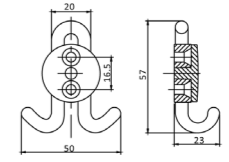

NO.	DMZ-30020
Material	Zinc