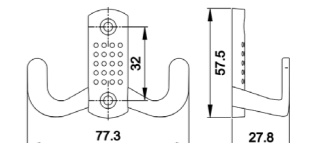

NO.	DMZ-31365
Material	Zinc