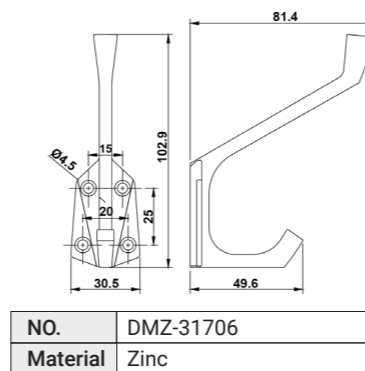

In-house production

ISO9001/ISO14001/BSCI/
ICS/SEDEX/GSV/SCAN/
IWAY/FSC/LCMP
(ITS/SGS/BV/UL/TUV)

Board Size:
 35*9*1.5cm for 3 hooks
 45*9*1.5cm for 4 hooks
 55*9*1.5cm for 5 hooks
 65*9*1.5cm for 6 hooks

NO.	DMZ-31400
Material	Zinc

NO.	DMZ-31333
Material	Zinc

NO.	DMZ-31314
Material	Zinc

Board Size:

- 35*9*1.5cm for 3 hooks
- 45*9*1.5cm for 4 hooks
- 55*9*1.5cm for 5 hooks
- 65*9*1.5cm for 6 hooks

Different sizes and colors available

NO.	DMZ-31445
Material	Zinc

Board Size:
 35*9*1.5cm for 3 hooks
 45*9*1.5cm for 4 hooks
 55*9*1.5cm for 5 hooks
 65*9*1.5cm for 6 hooks

Different sizes and colors available

NO.	DMZ-31303
Material	Zinc

NO.	DMZ-31346
Material	Zinc

NO.	DMZ-31692
Material	Zinc

NO.	DMZ-31168
Material	Zinc

NO.	DMZ-31341
Material	Zinc

Board Size:
 35*9*1.5cm for 3 hooks
 45*9*1.5cm for 4 hooks
 55*9*1.5cm for 5 hooks
 65*9*1.5cm for 6 hooks

Different sizes and colors available