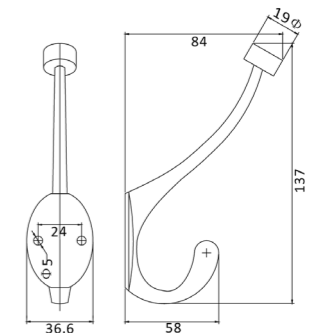

NO.	DMZ-30097
Material	Zinc