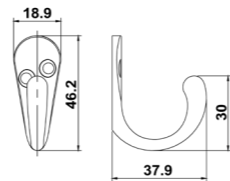

NO.	DMZ-31178
Material	Zinc