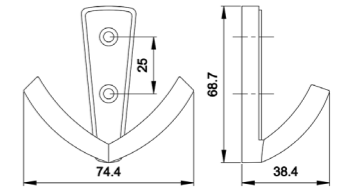

NO.	DMZ-31286
Material	Zinc