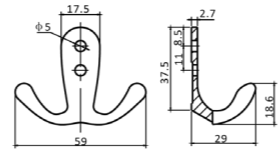

NO.	DMZ-30013
Material	Zinc