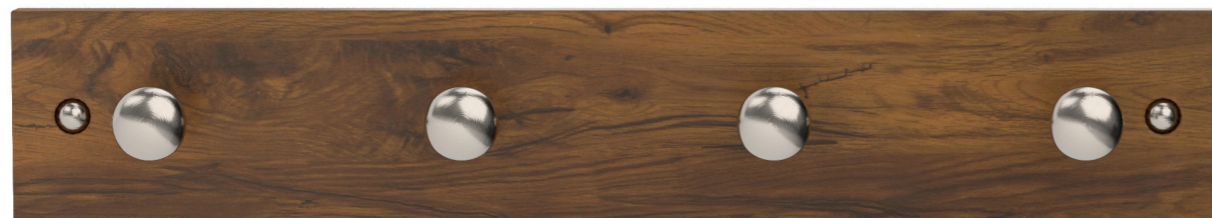

In-house production

ISO9001/ISO14001/BSCI/
ICS/SEDEX/GSV/SCAN/
IWAY/FSC/LCMP
(ITS/SGS/BV/UL/TUV)

Board Size:
 35*9*1.5cm for 3 hooks
 45*9*1.5cm for 4 hooks
 55*9*1.5cm for 5 hooks
 65*9*1.5cm for 6 hooks

Different sizes and colors available

Board Size:
 35*9*1.5cm for 3 hooks
 45*9*1.5cm for 4 hooks
 55*9*1.5cm for 5 hooks
 65*9*1.5cm for 6 hooks

Different sizes and colors available

NO.	*DMZ-11655
Material	Zinc