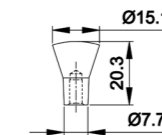

NO.	DMZ-11630
Material	Zinc