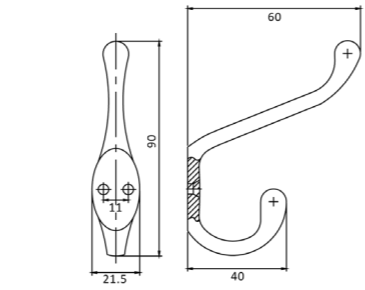

NO.	DMZ-30065
Material	Zinc