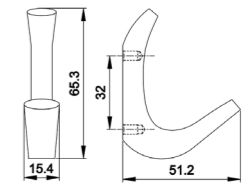

NO.	DMZ-31371
Material	Zinc