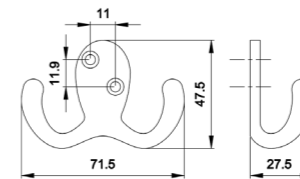

In-house production

ISO9001/ISO14001/BSCI/
ICS/SEDEX/GSV/SCAN/
IWAY/FSC/LCMP
(ITS/SGS/BV/UL/TUV)

Board Size:
 35*9*1.5cm for 3 hooks
 45*9*1.5cm for 4 hooks
 55*9*1.5cm for 5 hooks
 65*9*1.5cm for 6 hooks

Different sizes and colors available

Board Size:
 35*9*1.5cm for 3 hooks
 45*9*1.5cm for 4 hooks
 55*9*1.5cm for 5 hooks
 65*9*1.5cm for 6 hooks

Different sizes and colors available

NO.	*DMZ-11655
Material	Zinc

NO.	DMZ-11506
Material	Zinc

Board Size:
 35*9*1.5cm for 3 hooks
 45*9*1.5cm for 4 hooks
 55*9*1.5cm for 5 hooks
 65*9*1.5cm for 6 hooks

Different sizes and colors available

Board Size:
 35*9*1.5cm for 3 hooks
 45*9*1.5cm for 4 hooks
 55*9*1.5cm for 5 hooks
 65*9*1.5cm for 6 hooks

NO.	11264
Material	Zinc

NO.	DMZ-11849
Material	Aluminium

NO.	DMZ-31705
Material	Zinc

NO.	DMZ-31290
Material	Zinc

Board Size:

- 35*9*1.5cm for 3 hooks
- 45*9*1.5cm for 4 hooks
- 55*9*1.5cm for 5 hooks
- 65*9*1.5cm for 6 hooks