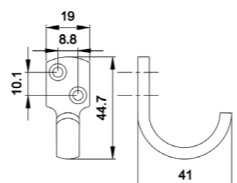

NO.	DMZ-31264
Material	Zinc