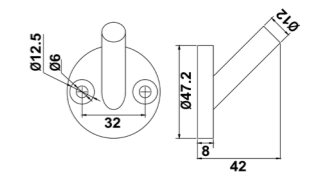

NO.	DMZ-30070
Material	Zinc