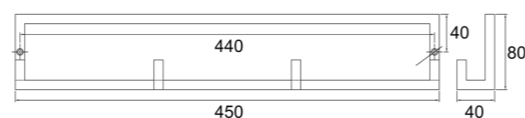

NO.	DMH-60319
Material	Steel

NO.	DMH-63088
Material	Steel