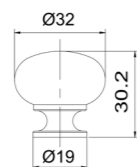

In-house production

ISO9001/ISO14001/BSCI/
ICS/SEDEX/GSV/SCAN/
IWAY/FSC/LCMP
(ITS/SGS/BV/UL/TUV)

Board Size:
 35*9*1.5cm for 3 hooks
 45*9*1.5cm for 4 hooks
 55*9*1.5cm for 5 hooks
 65*9*1.5cm for 6 hooks

Different sizes and colors available

Board Size:
 35*9*1.5cm for 3 hooks
 45*9*1.5cm for 4 hooks
 55*9*1.5cm for 5 hooks
 65*9*1.5cm for 6 hooks

Different sizes and colors available

NO.	*DMZ-11655
Material	Zinc

NO.	DMZ-11506
Material	Zinc

Board Size:
 35*9*1.5cm for 3 hooks
 45*9*1.5cm for 4 hooks
 55*9*1.5cm for 5 hooks
 65*9*1.5cm for 6 hooks

Different sizes and colors available

Board Size:
 35*9*1.5cm for 3 hooks
 45*9*1.5cm for 4 hooks
 55*9*1.5cm for 5 hooks
 65*9*1.5cm for 6 hooks