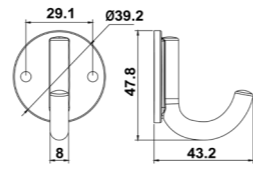

NO.	DMZ-30095
Material	Zinc