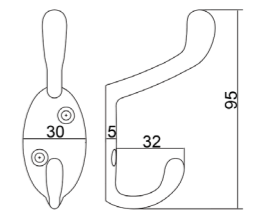

In-house production

ISO9001/ISO14001/BSCI/
ICS/SEDEX/GSV/SCAN/
IWAY/FSC/LCMP
(ITS/SGS/BV/UL/TUV)

Board Size:
 35*9*1.5cm for 3 hooks
 45*9*1.5cm for 4 hooks
 55*9*1.5cm for 5 hooks
 65*9*1.5cm for 6 hooks

NO.	DMZ-31400
Material	Zinc

NO.	DMZ-31333
Material	Zinc

NO.	DMZ-31314
Material	Zinc

Board Size:

- 35*9*1.5cm for 3 hooks
- 45*9*1.5cm for 4 hooks
- 55*9*1.5cm for 5 hooks
- 65*9*1.5cm for 6 hooks

Different sizes and colors available

NO.	DMZ-31445
Material	Zinc

Board Size:
 35*9*1.5cm for 3 hooks
 45*9*1.5cm for 4 hooks
 55*9*1.5cm for 5 hooks
 65*9*1.5cm for 6 hooks

Different sizes and colors available

NO.	DMZ-31303
Material	Zinc

NO.	DMZ-31346
Material	Zinc

NO.	DMZ-31692
Material	Zinc

NO.	DMZ-31168
Material	Zinc

NO.	DMZ-31341
Material	Zinc

Board Size:
 35*9*1.5cm for 3 hooks
 45*9*1.5cm for 4 hooks
 55*9*1.5cm for 5 hooks
 65*9*1.5cm for 6 hooks

Different sizes and colors available