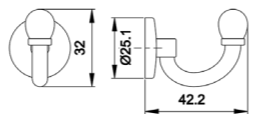

NO.	DMZ-31285
Material	Zinc