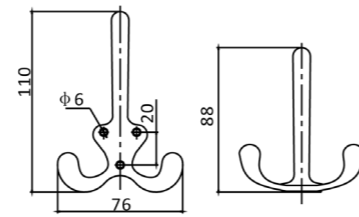

NO.	DMZ-31400
Material	Zinc

NO.	DMZ-31333
Material	Zinc

NO.	DMZ-31314
Material	Zinc

Board Size:

- 35*9*1.5cm for 3 hooks
- 45*9*1.5cm for 4 hooks
- 55*9*1.5cm for 5 hooks
- 65*9*1.5cm for 6 hooks

Different sizes and colors available

NO.	DMZ-31445
Material	Zinc

Board Size:
 35*9*1.5cm for 3 hooks
 45*9*1.5cm for 4 hooks
 55*9*1.5cm for 5 hooks
 65*9*1.5cm for 6 hooks

Different sizes and colors available

NO.	DMZ-31303
Material	Zinc

NO.	DMZ-31346
Material	Zinc

NO.	DMZ-31692
Material	Zinc

NO.	DMZ-31168
Material	Zinc

NO.	DMZ-31341
Material	Zinc

Board Size:
 35*9*1.5cm for 3 hooks
 45*9*1.5cm for 4 hooks
 55*9*1.5cm for 5 hooks
 65*9*1.5cm for 6 hooks

Different sizes and colors available