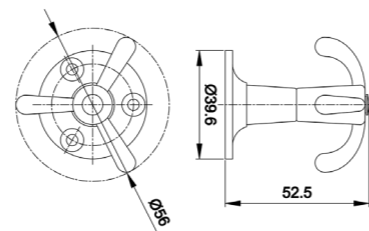

NO.	DMZ-31318
Material	Zinc